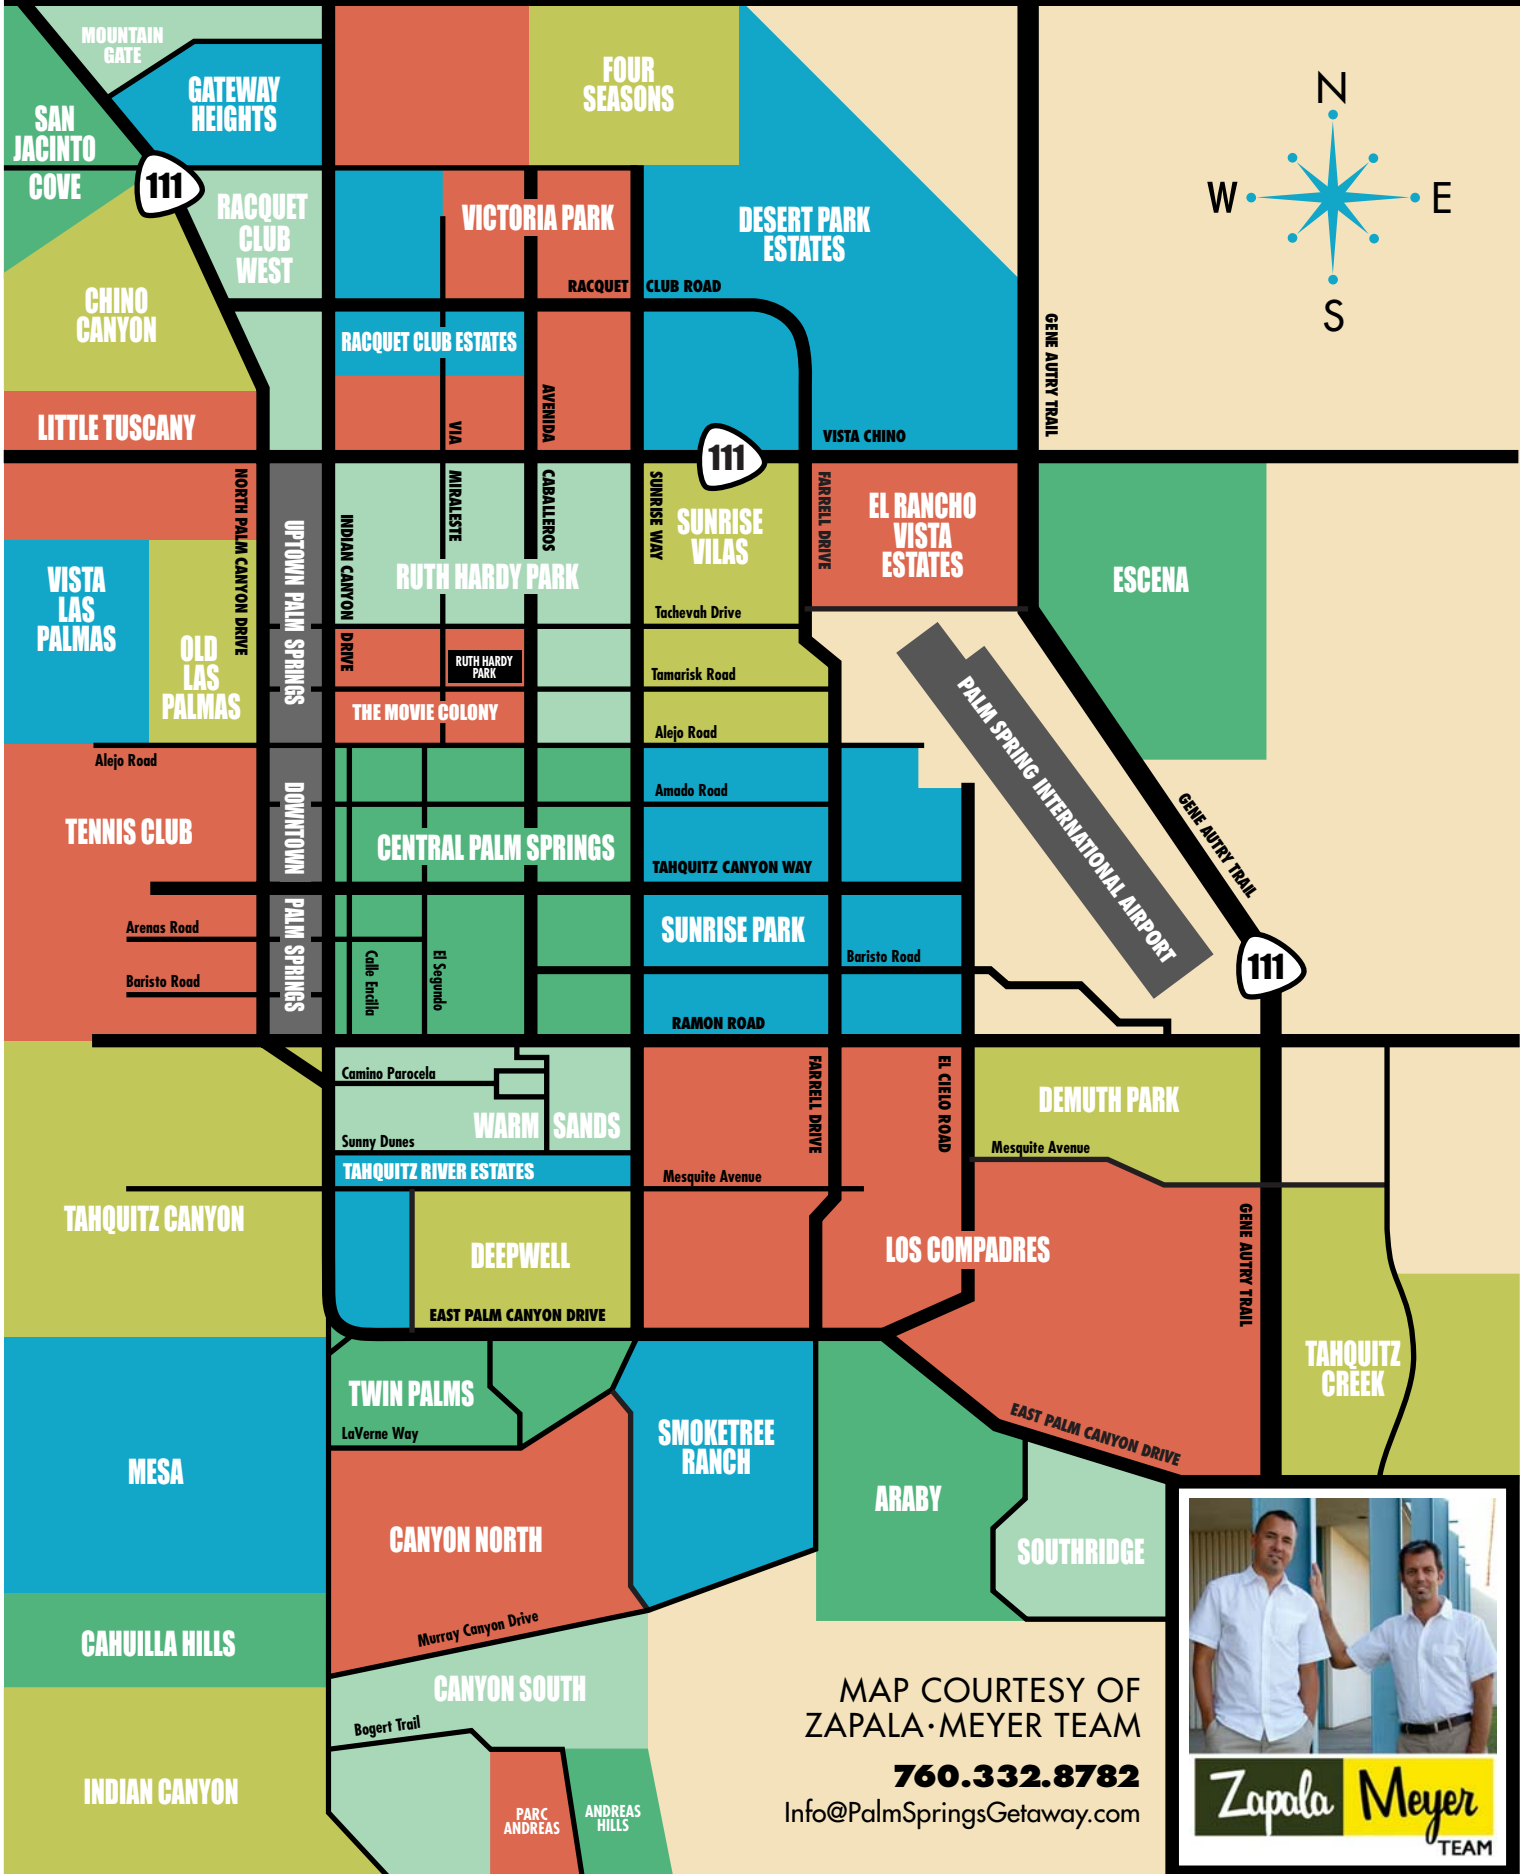

# NEIGHBORHOODS OF Palm Springs

MAP COURTESY OF ZAPALA-MEYER TEAM

**760.332.8782**

Info@PalmSpringsGetaway.com

**Zapala Meyer**  
TEAM